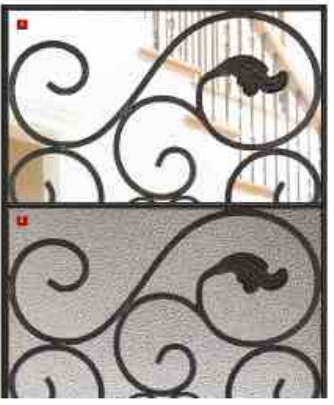

Versailles

- VERSAILLES CLAIR: verre clair / Clear glass
- VERSAILLES OSCUR: Kozumli

Bar large | Wrought iron