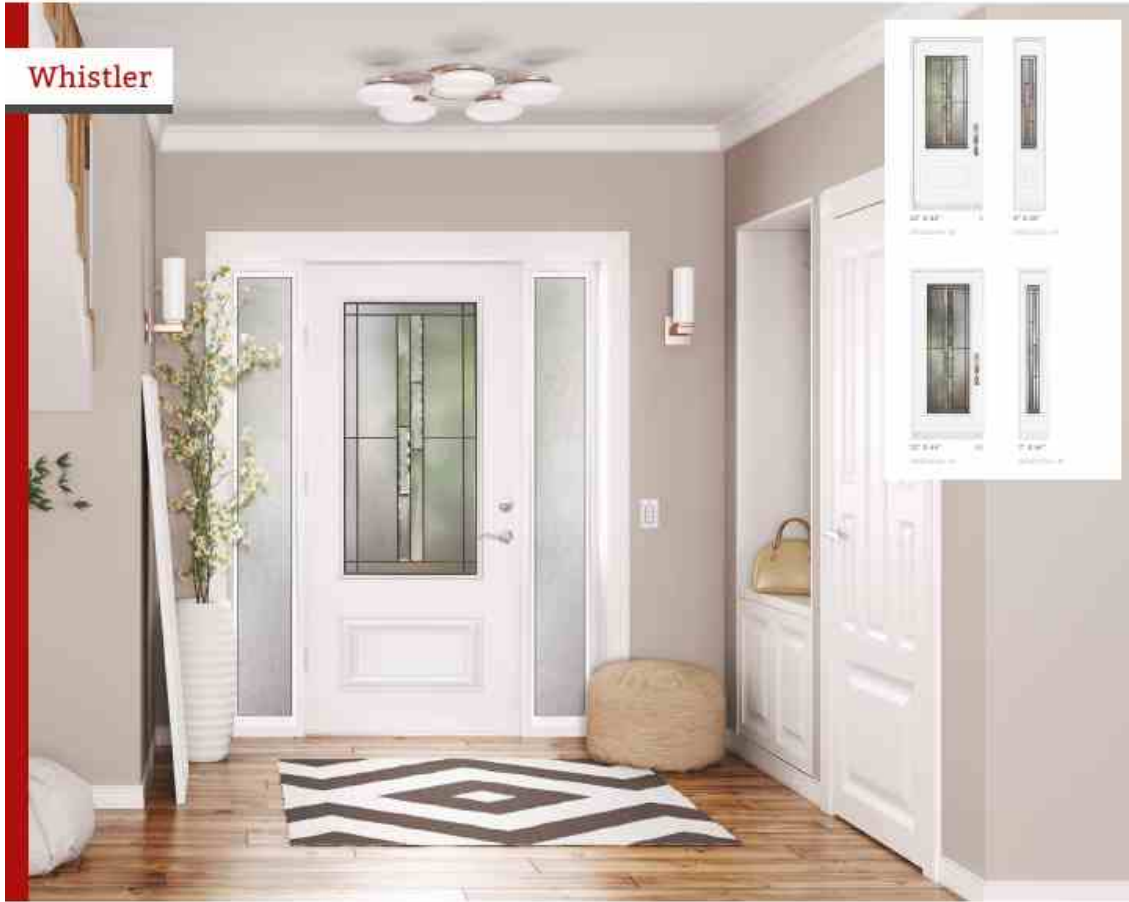

Whistler

- Kasumi
- Screen Beauté | Revised Screen
- Cokoray
- Marocco side | Clear Marocco

FIN STANDARD | STANDARD FINISH