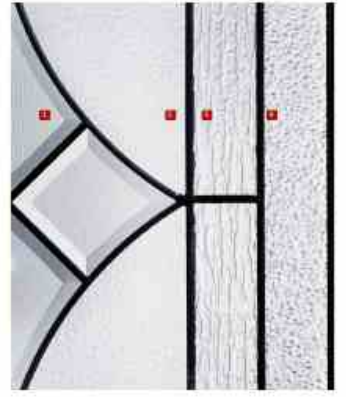

Renoir

- Screen breacouté | Révisé / Screen
- Kasumi
- Niagara
- Martelé | Hammered

PPH STANDARD | STANDARD FINISH
4025 - under the Standard / 4025 - under the Standard