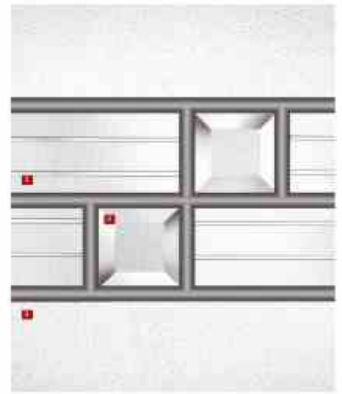

Tendance

- Lino
- Screen beautiful / Revisited Screen
- Morocco clear / Clear Morocco

FIN STANDARD | STANDARD FINISH
ADD: under the Standard / Clear Morocco finish
■ NG-PT: hardware color / also available powder