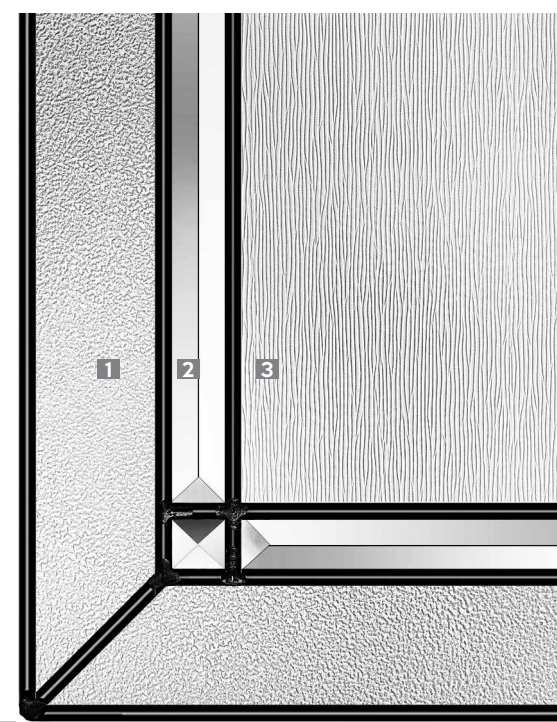

FINI STANDARD | STANDARD FINISH

NOTE: Autres finis disponibles | Other available finishes

N Plomb soudé antique | Antique Welded Lead

- Kasumi 1
- Clair biseauté
  Beveled Clear 2
- Grain 3