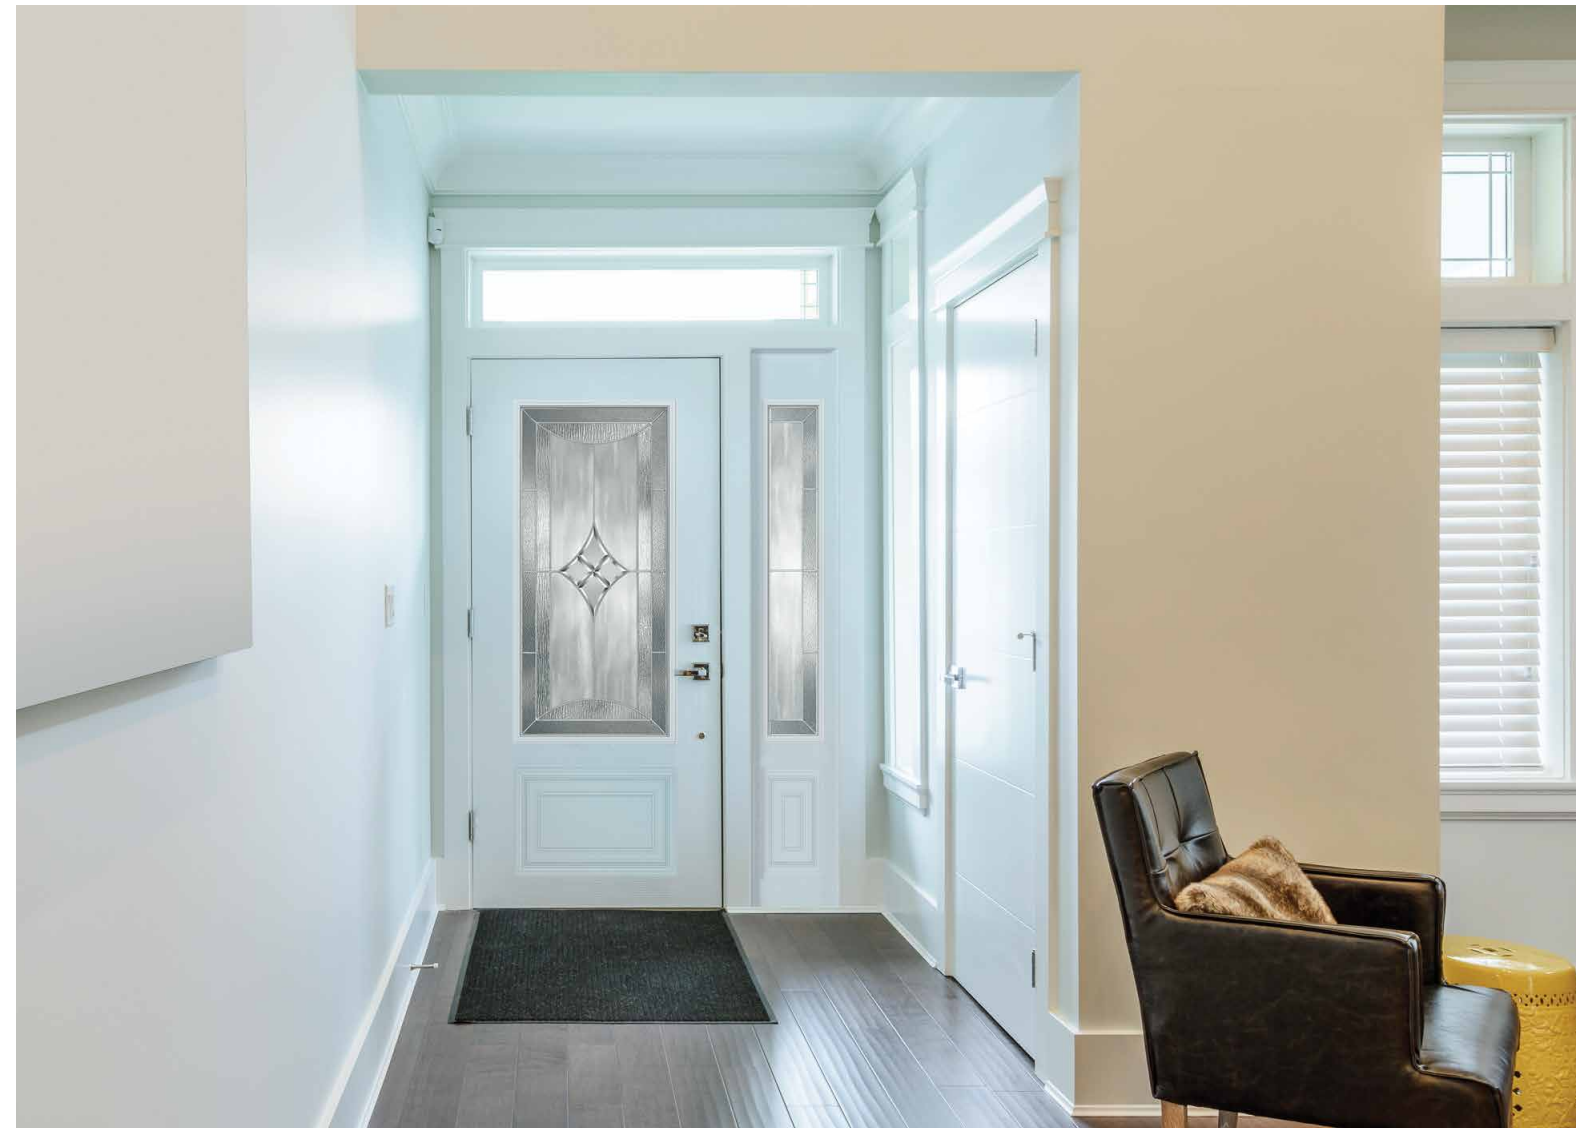

- 1 Chinchilla
- 2 Clair biseauté
  Beveled Clear
- 3 Screen biseauté
  Beveled Screen
- 4 Martelé
  Hammered