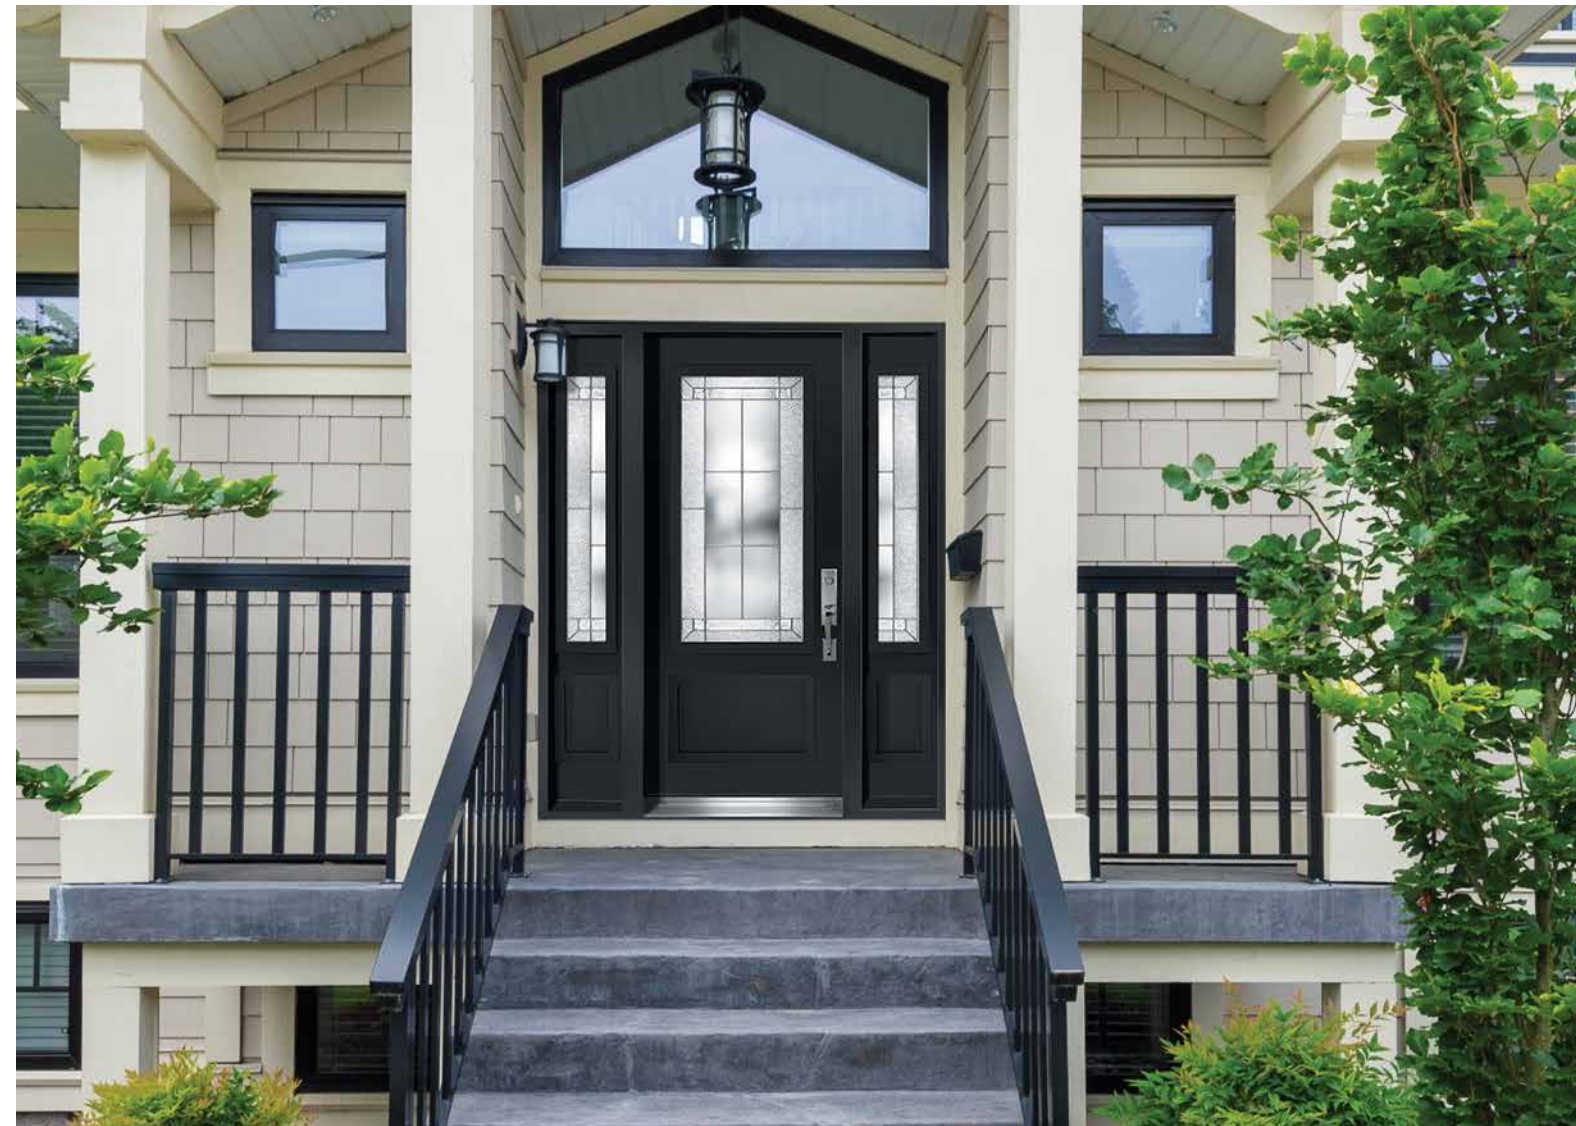

- 1 Screen Biseauté
  Beveled Screen
- 2 Tige 1"
  Caming 1"