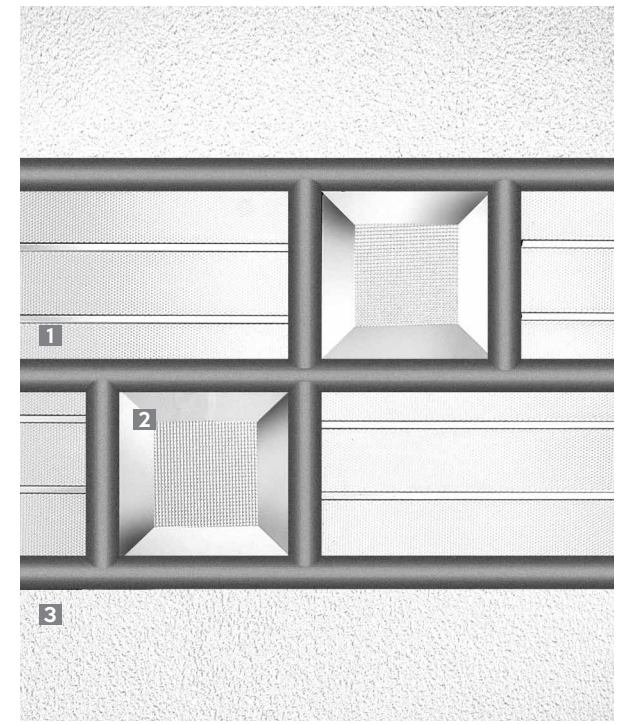

Linea **1**

Screen Biseauté **2**
Beveled Screen

Morocco Clair **3**
Clear Morocco