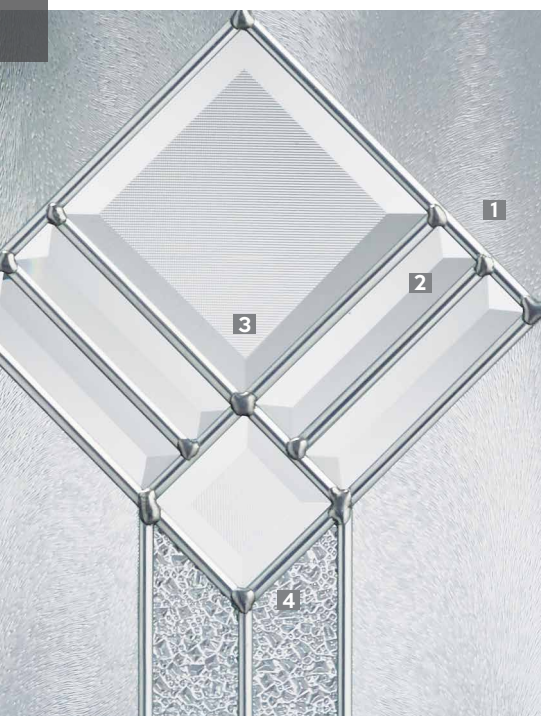

- 1 Chinchilla
- 2 Clair biseauté
  Beveled Clear
- 3 Screen biseauté
  Beveled Screen
- 4 Martelé
  Hammered