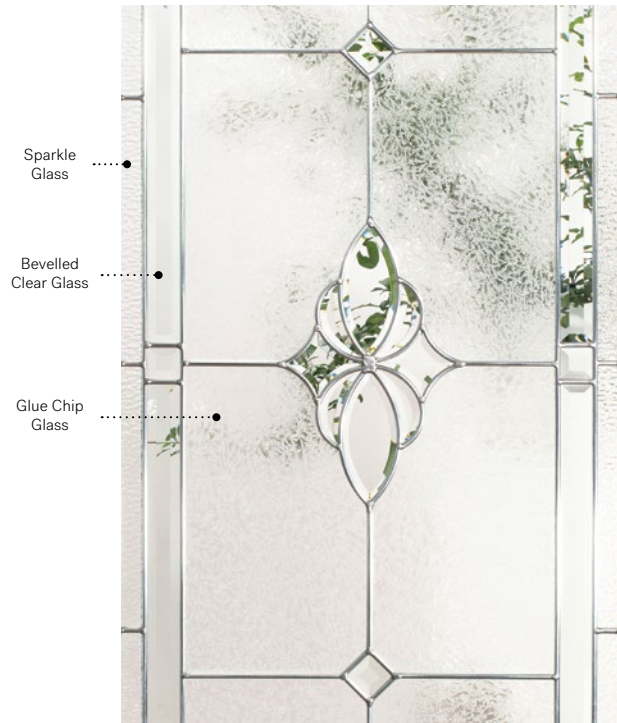

# Mystique

Showcasing the beauty of handcrafted glass, Mystique combines pieces of bevelled glass to highlight its delicate centrepiece and create a stunning light effect.

**Stained glass:** Sparkle glass, Glue Chip glass and bevelled clear glass.

**Caming:** Zinc or Brass.

**Frames:** Novapvc or Stainable.

**Sidelites and transom:** Looks great accompanied by Glue Chip glass.

Available in custom sizes.

Privacy Level

2/5

SEMI-PRIVATE

Frames	22" x 64"			22" x 48"			22" x 36"			21 5/8" x 9 3/4" Half-moon			15 25/32" x 39 25/32" Oval		
	Zinc	Brass		Zinc	Brass		Zinc	Brass		Zinc	Brass		Zinc	Brass	
Novapvc	10-084-060	008 002		10-084-057	008 002		10-084-050	012 002		10-084-044	002 001	N/A			
Stainable	10-084-060	014 004		10-084-057	018 007		10-084-050	021 007		10-084-044	008 010		10-084-027	015 016	