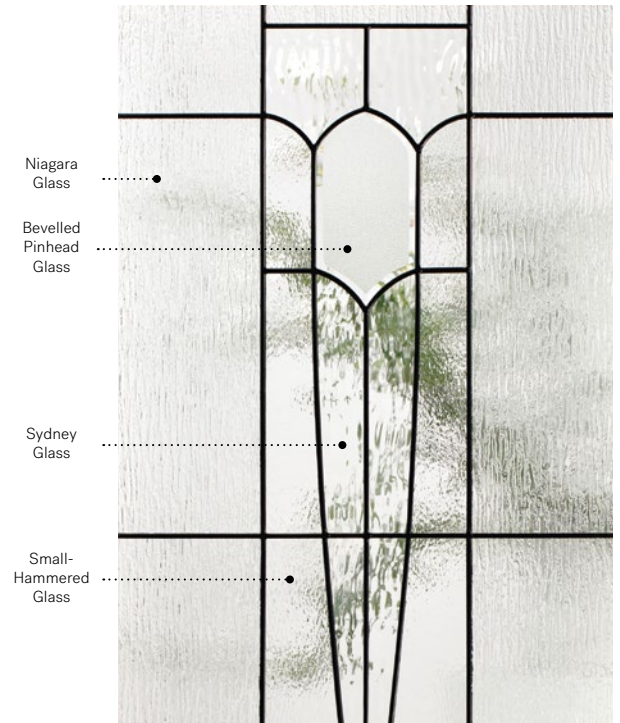

Mistral

Orleans steel door p.23. Mistral 22"× 48" doorglass p.85.

# Mistral

A nod to Art Nouveau illustrations, Mistral is a tableau of simple, slender shapes.

**Stained glass :** Niagara glass, Sydney glass, bevelled Pinhead glass and Small-hammered glass.

**Caming :** Zinc or Patina.

**Frames :** Novapvc or Stainable.

**Sidelites and transom :** Looks great accompanied by Niagara glass.

Available in custom sizes.

Privacy Level **3/5**  
SEMI-PRIVATE

Frames 22" x 64"

	Zinc	Pat.
Novapvc	10-310-060 006	001
Stainable	10-310-060 009	005