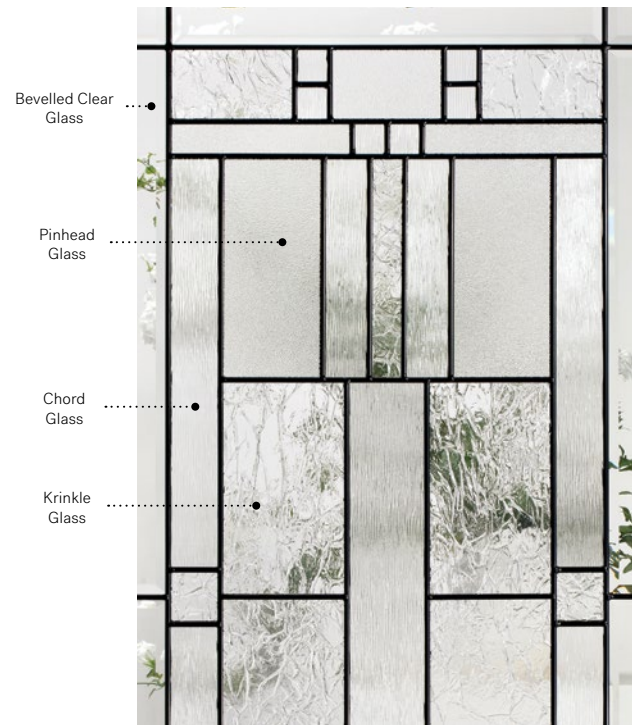

# Cachet

Cachet's Prairie-style design blends four striking textures to make your home stand out. On sunny days, enjoy a dazzling light effect in your entryway.

**Stained glass:** Bevelled clear glass, Krinkle glass, Chord glass and Pinhead glass.

**Caming:** Zinc or Patina.

**Frames:** Contemporary, Novapvc or Stainable.

**Sidelites and transom:** Looks great accompanied by Pinhead glass.

Available in custom sizes.

Privacy Level **3/5**  
SEMI-PRIVATE

# Celeste

Orleans steel door with Prestige Mouldings p.23. Celeste 22"×48" doorglass with 8"×48" sidelite p.71.