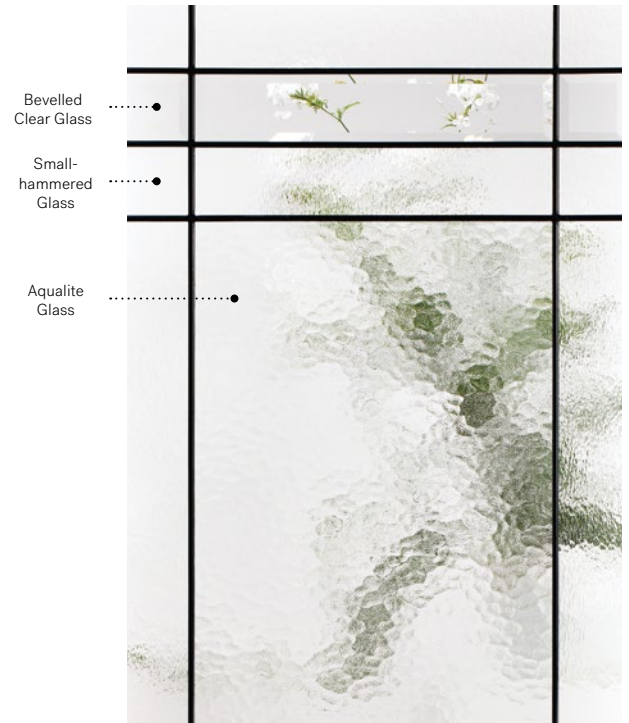

# Celeste

Orleans steel door with Prestige Mouldings p.23. Celeste 22"×48" doorglass with 8"×48" sidelite p.71.

# Celeste

Celeste juxtaposes different types of glass within its patina coming, creating a delicate geometric pattern with a refined and balanced light effect.

**Stained glass:** Bevelled clear glass, Small-hammered glass and Aqualite glass.

**Coming:** Patina.

**Frames:** Contemporary, Novapvc or Stainable.

**Sidelites and transom:** Looks great accompanied by Clear glass.

Available in custom sizes.

Privacy Level **3/5**  
SEMI-PRIVATE

<b>Frames</b>	22" x 64"	22" x 48"	22" x 36"	22" x 17"	22" x 14 7/16"
<b>Contemporary</b>	10-367-060-003	10-367-057-003	10-367-050-003	10-367-259-003	10-367-260-003
<b>Novapvc</b>	10-367-060-001	10-367-057-001	10-367-050-001	10-367-259-001	10-367-260-001
<b>Stainable</b>	10-367-060-002	10-367-057-002	10-367-050-002	10-367-259-002	10-367-260-002