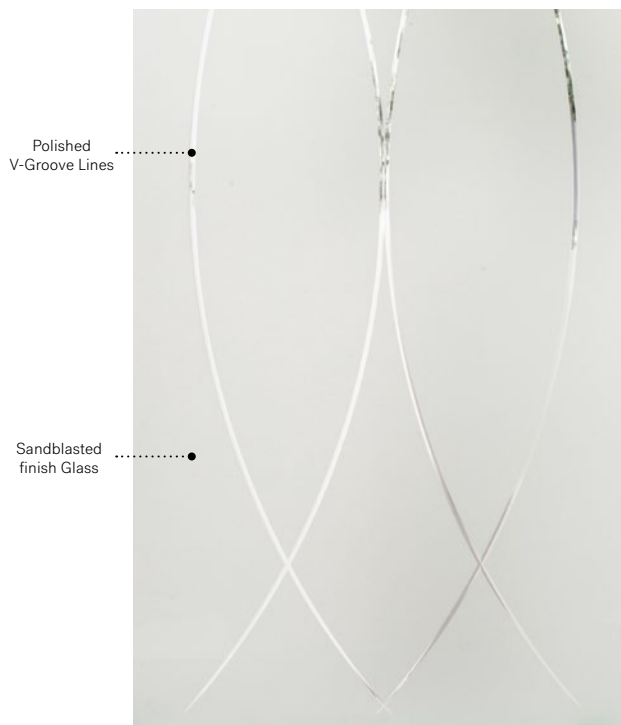

Verso

Soho steel door p.21. Verso 22" x 48" doorglass p.91.

# Verso

With its simple and elegant intersecting lines, Verso is a timeless homage to the art of glass cutting.

**V-Groove:** Polished V-Groove lines on Sandblasted finish glass.  
**Frames:** Contemporary, Novapvc or Stainable.  
**Sidelites and transom:** Looks great accompanied by Sandblasted finish glass.  
 Available in custom sizes.