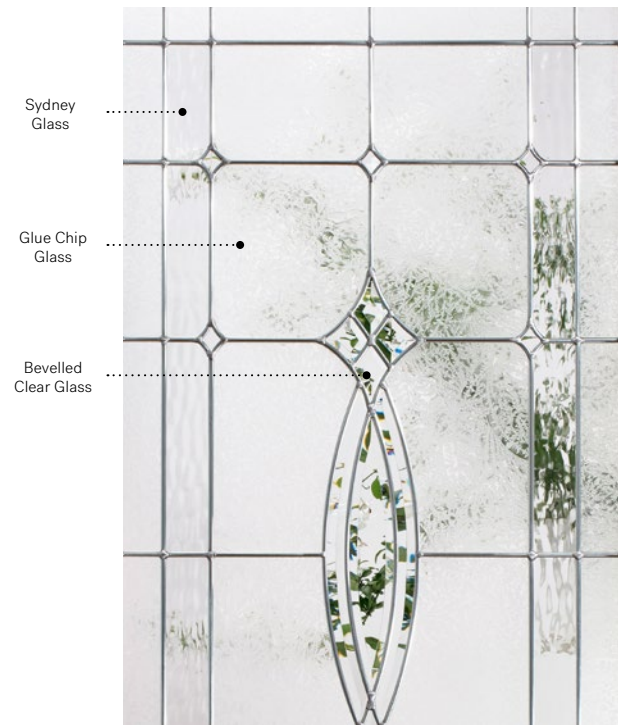

Evangeline II

Influenced by the decorative arts at the start of the century, the detailed composition of Evangeline II will charm the admirers of stained glass. This model is a perfect fit for a classic or farmhouse style home.

Stained Glass: Sydney glass, Glue Chip glass and bevelled clear glass.

Caming: Zinc, Patina or Brass.

Frames: Novapvc or Stainable.

Sidelites and transom: Looks great accompanied by Glue Chip glass.

Available in custom sizes.

Privacy Level **3/5**
SEMI-PRIVATE

	Zinc	Pat.	Brass
Novapvc	10-054-060 008	026 002	
Stainable	10-054-060 017	032 004	

	Zinc	Pat.	Brass
Novapvc	10-054-057 006	032 001	
Stainable	10-054-057 017	034 019	

	Zinc	Pat.	Brass
Novapvc	10-054-050 008	024 002	
Stainable	10-054-050 016	033 004	

	Zinc	Pat.	Brass
Novapvc	N/A		
Stainable	10-054-027 012	014 013	

	Zinc	Pat.	Brass
Novapvc	10-054-005 008	026 007	
Stainable	10-054-005 018	033 003	

	Zinc	Pat.	Brass
Novapvc	10-054-017 005	017 001	
Stainable	10-054-017 008	020 010	

	Zinc	Pat.	Brass
Novapvc	10-054-010 008	021 002	
Stainable	10-054-010 014	027 005	

	Zinc	Pat.	Brass
Novapvc	10-054-211 002	001 003