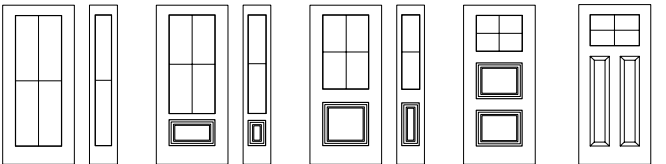

Classic Grill

22" x 64"
20" x 64"
7" x 64"
22" x 48"
8" x 48"
22" x 36"
8" x 36"
22" x 17"
22" x 14 7/16"