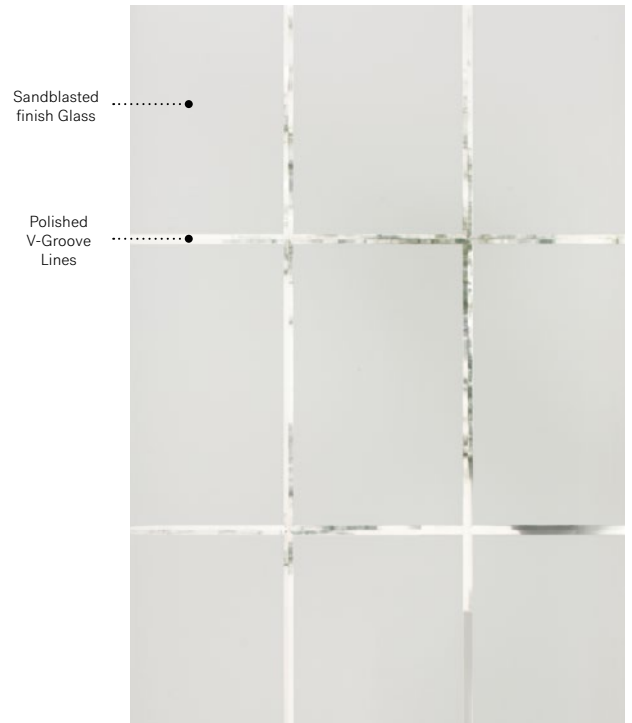

# Distinction

The Distinction V-Groove model is perfect for matching your doorglass to your grilled home windows. The polished V-Groove lines add a touch of brightness to the Sandblasted finish glass creating a bright yet private entrance to your home.