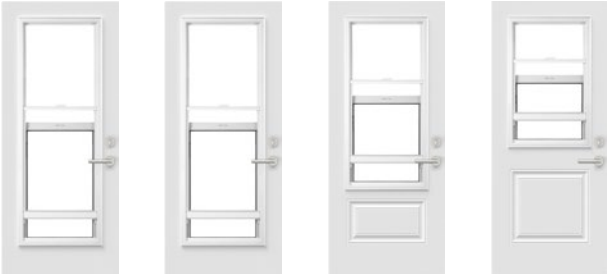

Options

- Clear glass
- Edge textured glass
- Masterline glass (horizontal)
- Optika silkscreened glass
- Transit silkscreened glass
- Distinction Grill
- Perimeter Grill

Clear Glass	22" x 64"	20" x 64"	22" x 48"	22" x 36"
Low E / Argon	24-079-060-002	24-079-038-002	24-079-057-001	24-079-050-001