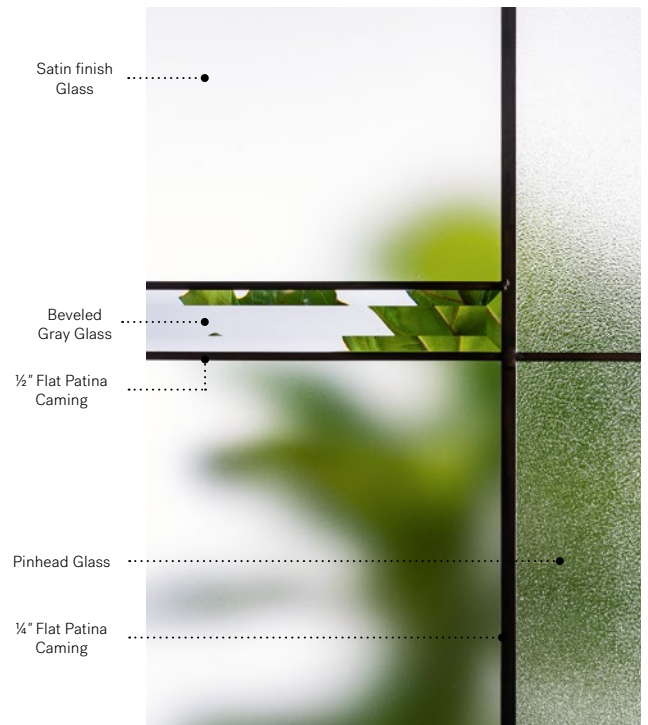

# Belmont

Uno steel door. Belmont 22" x 64" doorglass p.43. Satin finish glass sidelite 13 7/8" x 79" p.32.

NEW

# Belmont

Belmont is a Stained Glass model with an urban look designed for today's architectural styles. Its minimalist, asymmetrical composition of flat black patina caming and Satin finish glass fits perfectly with the volumes and materials found in the architecture of contemporary houses. Paired with a satin black handle, Belmont's elegance is unrivaled.

**Stained Glass:** Satin finish glass, beveled gray glass and Pinhead glass.

**Caming:** ½" wide flat Patina caming and ¼" wide flat Patina caming.

**Frames:** Contemporary or Novapvc.

**Sidelites and transom:** Looks great accompanied by Satin finish glass.  
Available in custom sizes.