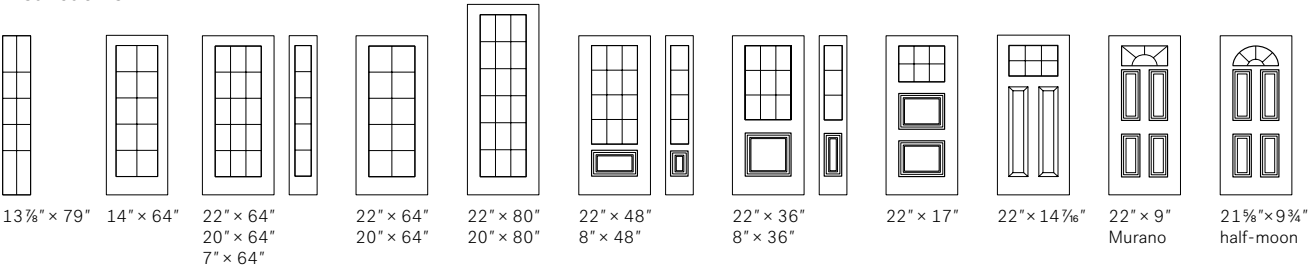

**Distinction Grill**

13 3/8" x 79" 14" x 64" 22" x 64"  
20" x 64"  
7" x 64"  
22" x 64"  
20" x 64"  
22" x 80"  
20" x 80"  
22" x 48"  
8" x 48"  
22" x 36"  
8" x 36"  
22" x 17"  
22" x 14 7/16"  
22" x 9"  
Murano  
21 1/8" x 9 3/4"  
half-moon