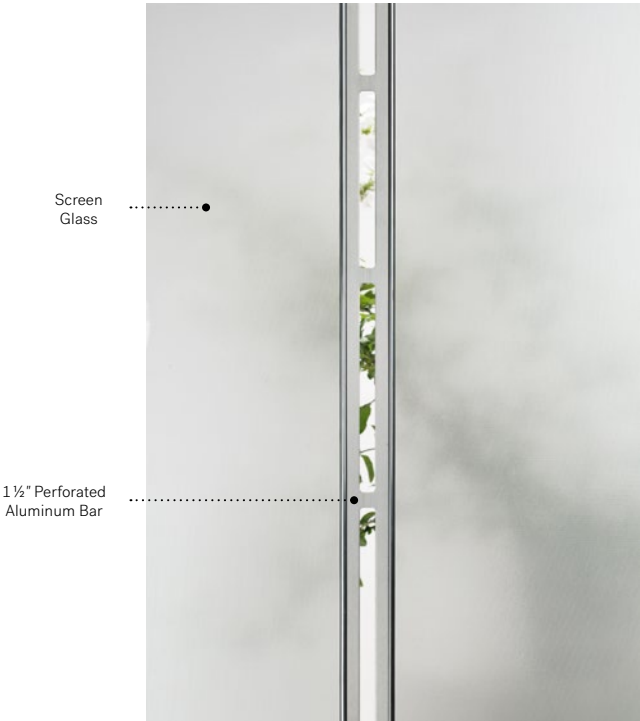

Tandem

With its distinctive aluminum bar, this doorglass is a perfect fit for modern architectures.

Stained Glass: Screen glass and 1 1/2" perforated aluminium bar.

Caming: Zinc.

Frames: Contemporary.

Sidelites and transom: Looks great accompanied by Screen glass.

Available in custom sizes.

Privacy Level **4/5**
PRIVATE