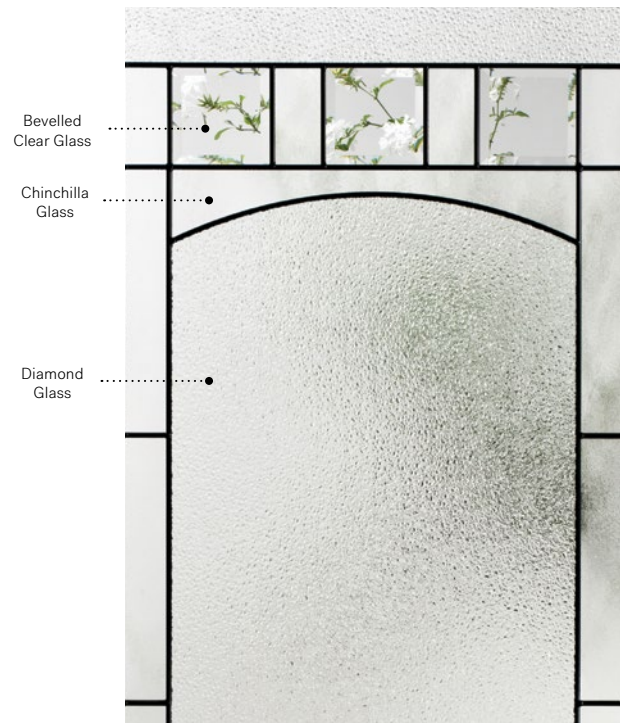

Bistro

Orleans steel door p.23. Bistro 22" x 48" doorglass p.67.

# Bistro

With its arched central piece crowned by bevelled clear glass, Bistro offers a consistently classic and natural look. Bistro will rejuvenate any exterior.

**Stained glass:** Chinchilla glass, bevelled clear glass and Diamond glass.

**Caming:** Zinc or Patina.

**Frames:** Contemporary, Novapvc or Stainable.

**Sidelites and transoms:** Looks great accompanied by Chinchilla glass.

Available in custom sizes.

Privacy Level **3/5**  
SEMI-PRIVATE