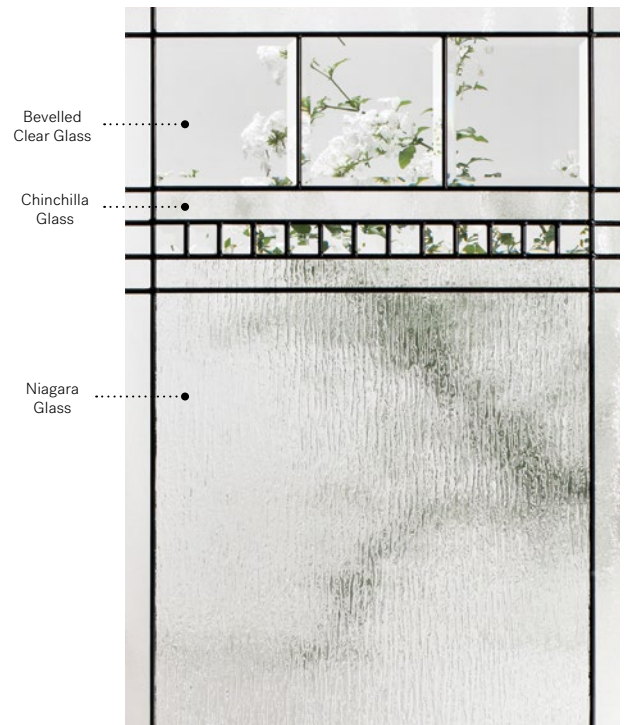

# Chanelle

Orleans steel door p.23. Chanelle 22" x 48" doorglass with 8" x 48" sidelite p.73.

# Chanelle

Chanelle will bring a stately, elegant and timeless touch to any home, classic or modern. With clean lines and bright bevels, it creates stunning light effects.

**Stained glass:** Chinchilla glass, bevelled clear glass and Niagara glass.

**Caming:** Patina.

**Frames:** Contemporary, Novapvc or Stainable.

**Sidelites and transom:** Looks great accompanied by Niagara glass.

Available in custom sizes.

Privacy Level **3/5**  
SEMI-PRIVATE

**Frames** 22"×64"  
 Contemporary 10-308-060-003  
 Novapvc 10-308-060-001  
 Stainable 10-308-060-002