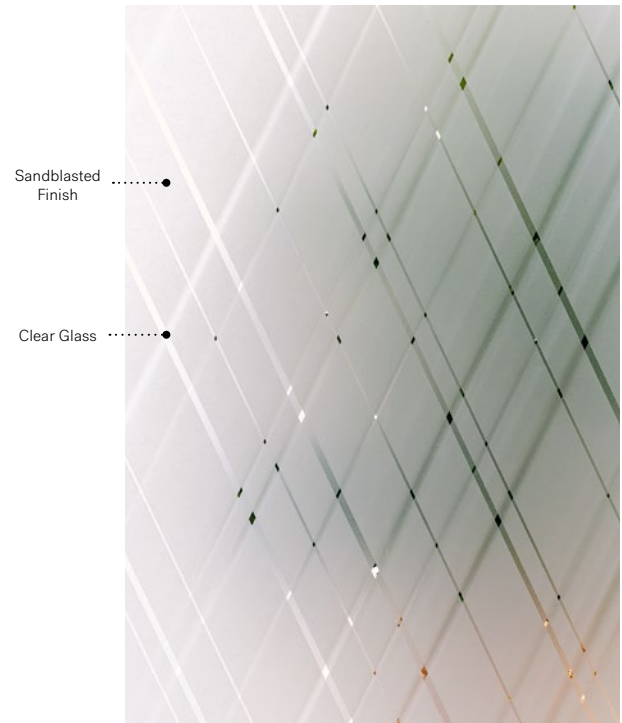

NEW

Arum

Arum offers the simplicity of Sandblasted finish glass with an elegant design and a high degree of privacy. Fine diagonal lines intertwine to create a pattern that will enhance the look of your home for both renovation and new construction projects.

Silkscreened glass: Dual layered Sandblasted finish on clear glass.

Frames: Contemporary or Novapvc.

Sidelites and transom: Looks great accompanied by Sandblasted finish or Clear glass.

Privacy Level **4/5**
PRIVATE

Frames	22" x 64"	22" x 48"	22" x 36"	22" x 17"	22" x 14 7/8"
Contemporary	07-383-060-002	07-383-057-002	07-383-050-002	07-383-259-002	07-383-260-002
Novapvc	07-383-060-001	07-383-057-001	07-383-050-001	07-383-259-001	07-383-260-001

Frames	7" x 64"	8" x 48"	8" x 36"	13 7/8" x 79" Tip-to-tip
Contemporary	07-383-005-002	07-383-017-002	07-383-010-002	07-383-211-001
Novapvc	07-383-005-001	07-383-017-001	07-383-010-001