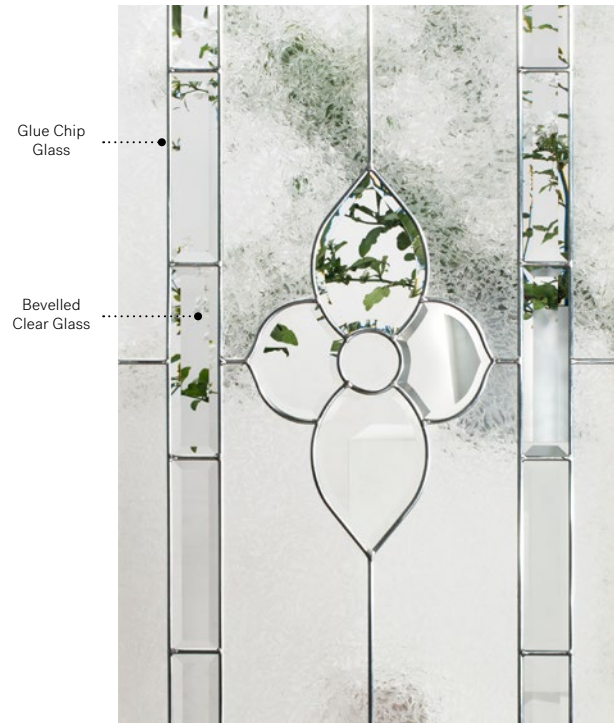

**Stained Glass:** Satin finish glass, beveled clear glass.

**Baguettes:** Patina.

**Frames:** Contemporary or Novapvc.

**Sidelites and transom:** Looks great accompanied by Satin finish glass.

Available in custom sizes.

# Allure

With its assertive jewelled central floral element, Allure never fails to impress.

**Stained Glass:** Bevelled clear glass and Glue Chip glass.

**Caming:** Zinc or Brass.

**Frames:** Novapvc or Stainable.

**Sidelites and transom:** Looks great accompanied by Glue Chip glass.

Available in custom sizes.

Privacy Level

2/5

SEMI-PRIVATE

Frames	22" × 48"		22" × 36"		15 <sup>21</sup> / <sub>32</sub> " × 39 <sup>25</sup> / <sub>32</sub> " Oval	
Novapvc	10-002-057	Zinc   Brass 004   002	10-002-050	Zinc   Brass 009   003	N/A	Zinc   Brass 017   018
Stainable	10-002-057	011   010	10-002-050	016   008	10-002-027	017   018