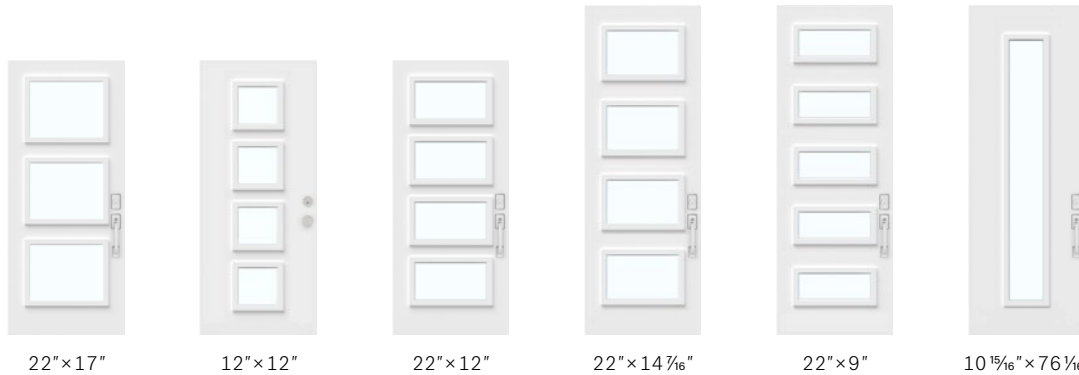

Uno: The perfect door for textured glass

Personalize your door's design by selecting one of our new glass panels from our wide selection of textured glass. Show off your creativity and choose your favourite textures and patterns, as well as your door's configuration from the openings and sizes available.

Frames: Contemporary or Novapvc.

Sidelites and transoms: Custom sizes available.

08-079-

Add this prefix to the codes below

Frames	22" x 17"		12" x 12"		22" x 12"		22" x 14 1/16"		22" x 9"		10 15/16" x 76 1/16"	
	Contemp.	Novapvc	Contemp.	Novapvc	Contemp.	Novapvc	Contemp.	Novapvc	Contemp.	Contemp.	Novapvc	Novapvc
Soft	259-116	259-114	216-063	216-061	053-046	On demand	260-063	On demand	210-064	N/A	N/A	N/A
Fluid*	259-119 ↔	259-117 ↔	216-066 ↔	216-064 ↔	053-050 ↔	On demand	260-066 ↔	On demand	N/A	N/A	N/A	N/A
Masterline*	259-045 ↔	259-046 ↔	216-027 ↔	216-028 ↔	053-001 ↔	On demand	260-039 ↔	On demand	210-039 ↔	N/A	N/A	N/A
Sandblasted	259-033	259-012	216-012	216-017	053-007	On demand	260-027	On demand	210-033	211-029	N/A	N/A
Satin	259-062	259-024	216-001	216-025	053-002	On demand	On demand	On demand	N/A	211-028	N/A	N/A
Pinhead	259-085	259-008	216-037	216-024	053-004	On demand	260-051	On demand	210-050	N/A	N/A	N/A
Screen	259-038	259-052	216-029	216-032	053-003	On demand	260-041	On demand	210-048	N/A	N/A	N/A
Chinchilla	259-035	259-049	216-018	216-020	053-006	On demand	260-044	On demand	210-051	N/A	N/A	N/A