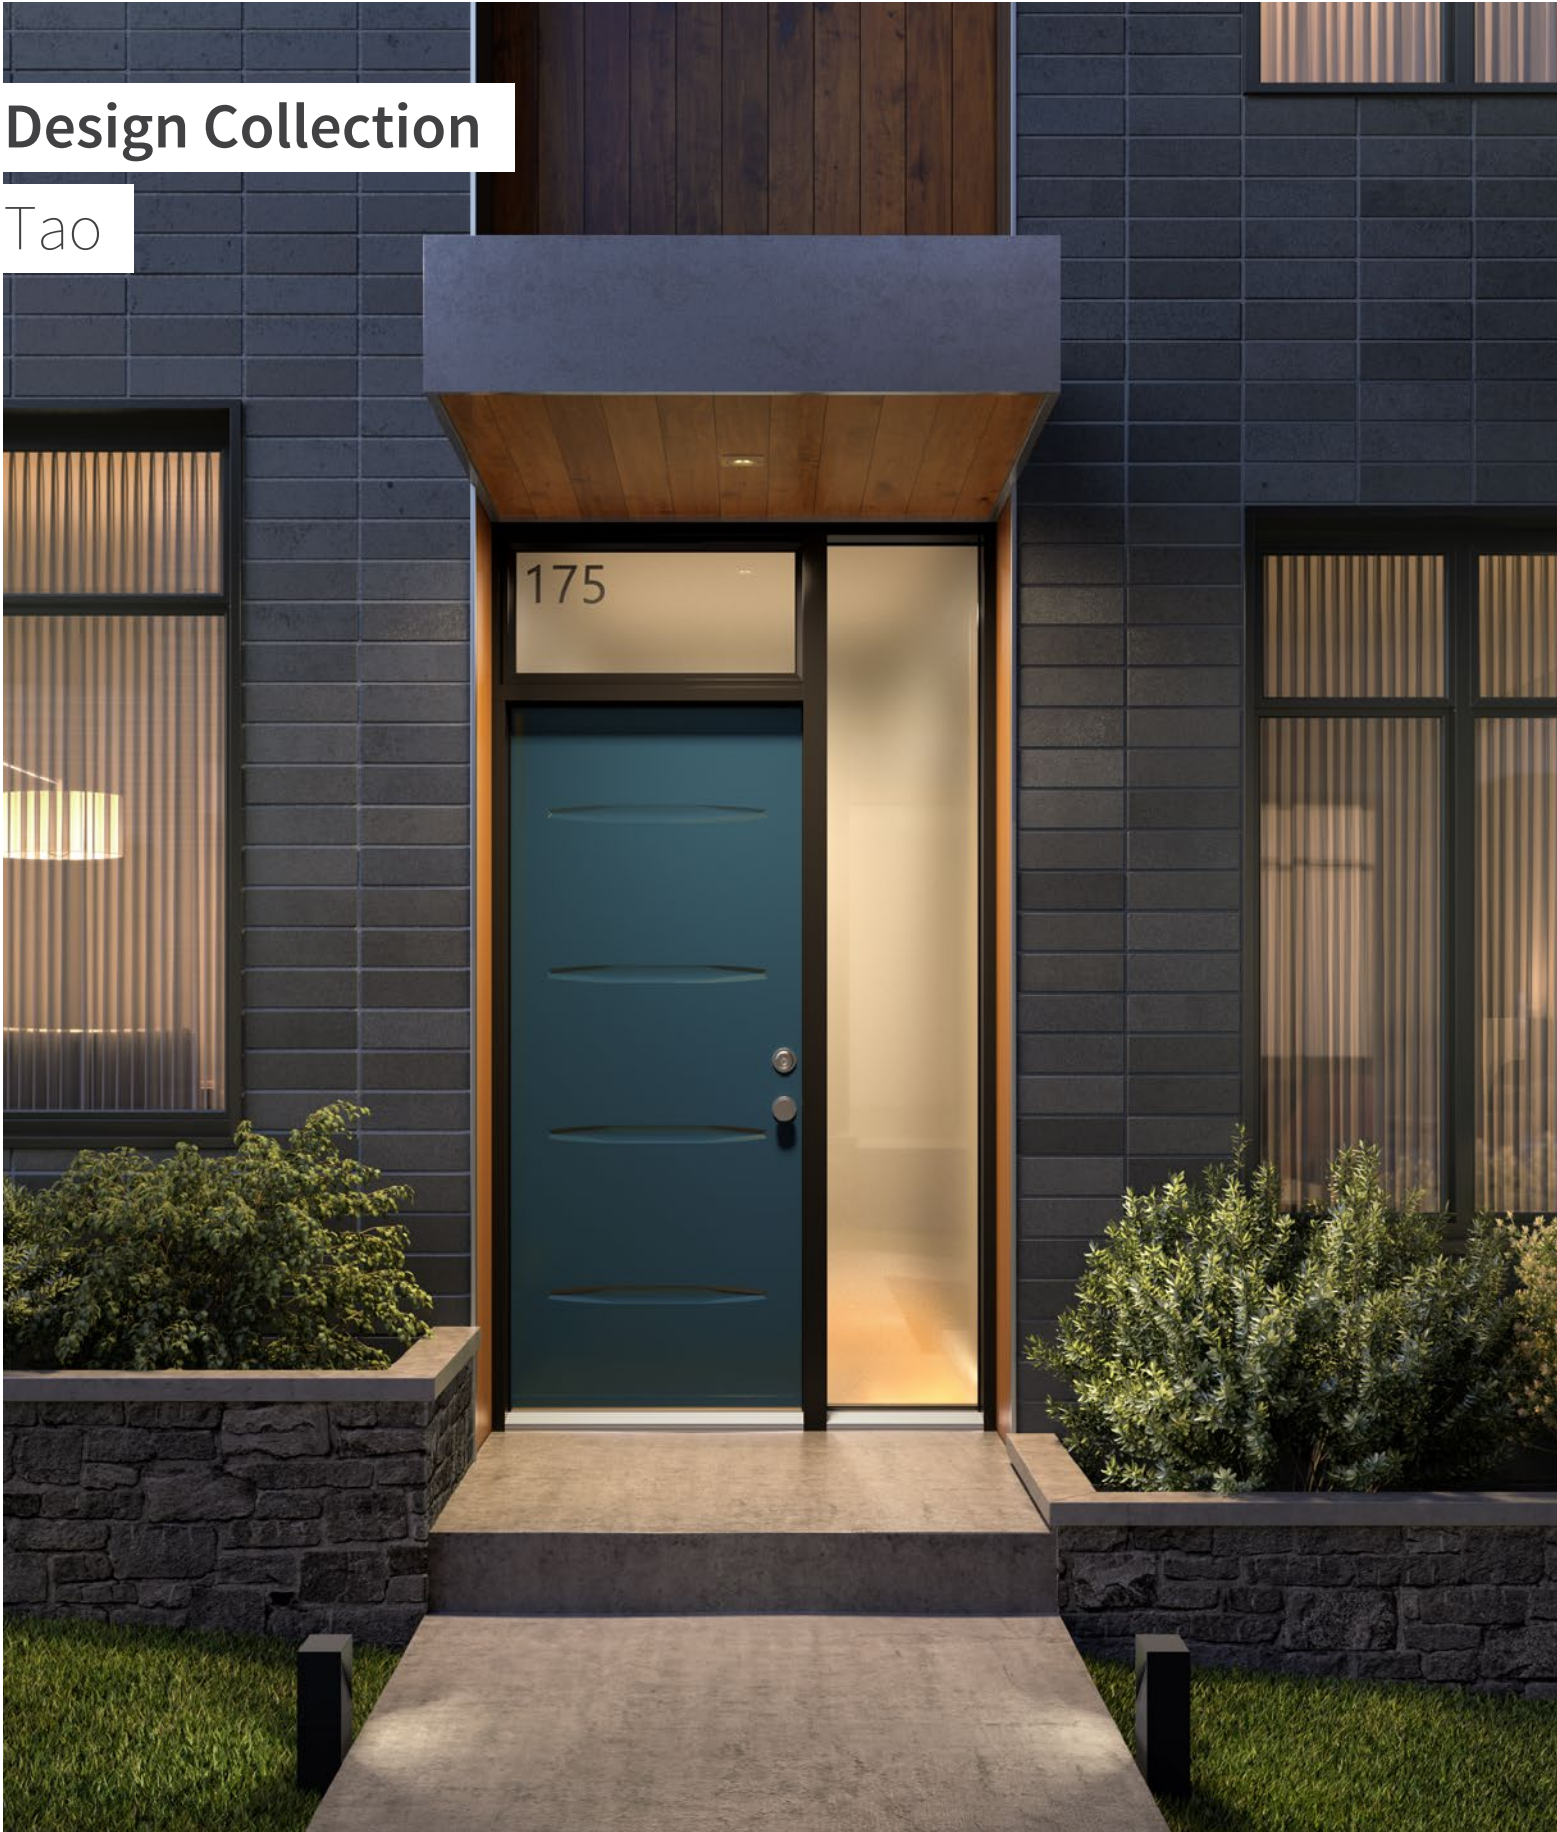

Design Collection

Tao

Tao steel door p.15. Satin finish glass sidelite and transom.