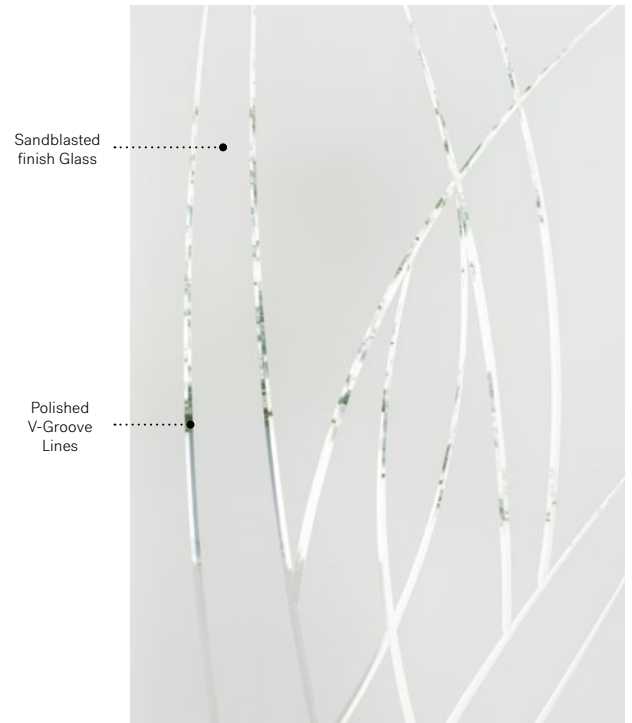

Alys

Alys' V-Groove design suggests motion and is at once natural and abstract, bringing your entryway to life with its dynamic composition.

V-Groove: Polished V-Groove lines on Sandblasted finish glass.

Frames: Contemporary, Novapvc or Stainable.

Sidelites and transom: Looks great accompanied by Sandblasted finish glass.

Available in custom sizes.

Privacy Level

4/5
PRIVATE

Frames	22" x 64"	22" x 48"	22" x 36"	22" x 17"	22" x 14 7/16"	22" x 9"
Contemporary	06-322-060-007	06-322-057-009	06-322-050-011	06-322-259-007	06-322-260-006	06-322-210-006
Novapvc	06-322-060-001	06-322-057-001	06-322-050-001	06-322-259-001	06-322-260-001	06-322-210-001
Stainable	06-322-060-003	06-322-057-003	06-322-050-003	06-322-259-002	N/A	06-322-210-003

Frames	22" x 9" Camber	7" x 64"	8" x 48"	8" x 36"	13 7/8" x 79" Tip-to-tip
Contemporary	N/A	06-322-005-008	06-322-017-009	06-322-010-009	06-322-211-001
Novapvc	06-322-251-001	06-322-005-001	06-322-017-001	06-322-010-001	
Stainable	06-322-251-003	06-322-005-003	06-322-017-003	06-322-010-003