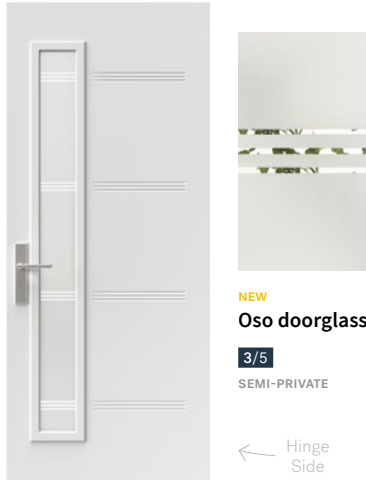

Era Embossment