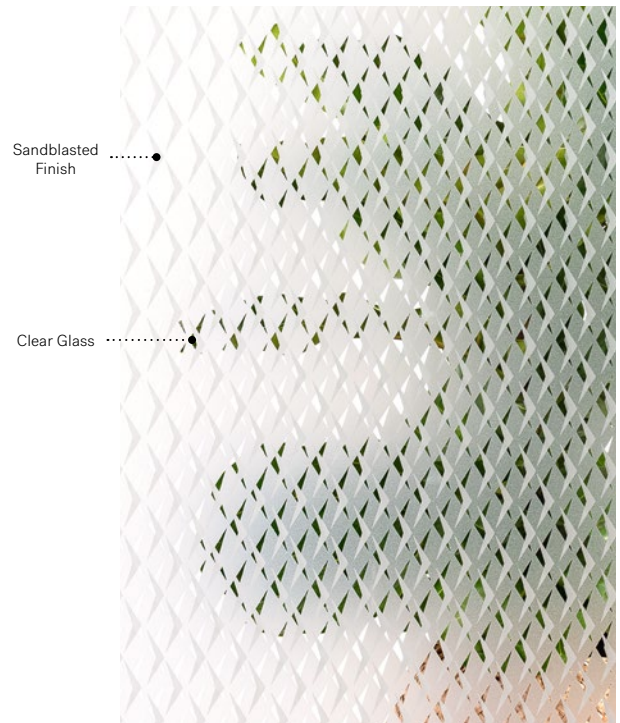

NEW

Versum

With its sharp, dual-layered geometric pattern, Versum will be the focal point of your entrance's design scheme. When paired with rich colors and bold furniture, Versum is a lively addition to a retro style decor.

Silkscreened glass: Dual layered Sandblasted finish on clear glass.
Frames: Contemporary or Novapvc.
Sidelites and transom: Looks great accompanied by Sandblasted finish or Clear glass.

Privacy Level **3/5**
SEMI-PRIVATE

Frames	22"×64"	22"×48"	22"×36"	22"×17"	22"×12"	22"×14 7/16"
Contemporary	07-380-060-002	07-380-057-002	07-380-050-002	07-380-259-002	07-380-053-002	07-380-260-002
Novapvc	07-380-060-001	07-380-057-001	07-380-050-001	07-380-259-001	07-380-053-001	07-380-260-001

Frames	7"×64"	13 7/8"×79" Tip-to-tip
Contemporary	07-380-005-002	07-380-211-001
Novapvc	07-380-005-001