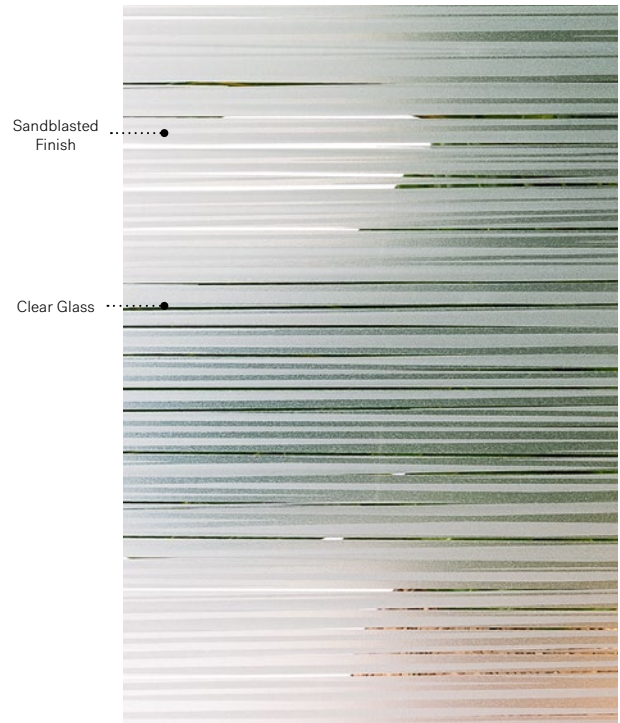

NEW

Kira

Two layers of fine, Sandblasted finish lines overlap to create a natural looking pattern that provides a good degree of privacy. Kira delicately filters light and fills your entrance with a sense of calm.

Silkscreened glass: Dual layered Sandblasted finish on clear glass.
Frames: Contemporary or Novapvc.
Sidelites and transom: Looks great accompanied by Sandblasted finish or Clear glass.

Privacy Level **3/5**
SEMI-PRIVATE

Frames	22"×64"	22"×48"	22"×36"	22"×17"	22"×12"
Contemporary	07-381-060-002	07-381-057-002	07-381-050-002	07-381-259-002	07-381-053-002
Novapvc	07-381-060-001	07-381-057-001	07-381-050-001	07-381-259-001	07-381-053-001

Frames	7"×64"	13 7/8"×79" Tip-to-tip
Contemporary	07-381-005-002	07-381-211-001
Novapvc	07-381-005-001